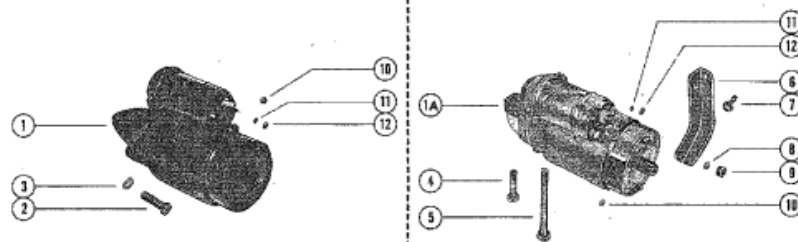

**INBOARD**

**STERN DRIVE**

Parts List						
Ref	Class	Part	Description	Qty	Comment	Footnote
1	50	47455	STARTER MOTOR ASSY (STAN	1	SEE NOTE BELOW-INBOARD	
1	50	47454	STARTER MOTOR ASSY (OPPOS	1	SEE NOTE BELOW-INBOARD	
2	10	47462	SCREW, STARTER MOTOR TO C	2	INBOARD	
3	13	32993	LOCKWASHER, STARTER MOTO	2	INBOARD	
1A	50	46277	STARTER MOTOR ASSEMBLY (S	1	STERN DRIVE	
4	10	34544	BOLT, STARTER MOTOR TO CYL	1	STERN DRIVE	
5	10	34545	BOLT, STARTER MOTOR TO CYL	1	STERN DRIVE	
6		35363	BRACE, STARTER MOTOR	1	STERN DRIVE	
7	10	35765	SCREW, BRACE TO CYLINDER B	1	STERN DRIVE	
8	13	35367	LOCKWASHER, BRACE TO STAR	1	STERN DRIVE	
9	11	20890	NUT, BRACE TO STARTER MOT	1	STERN DRIVE	
10	11	28517	NUT, STARTER TERMINAL (3/8"	1		
11	13	26395	LOCKWASHER, STARTER TERM	2		
12	11	26419	NUT, STARTER TERMINAL (#8)	2		
13		34625	WATER TEMPERATURE SENDEL	1		
13		36525	WATER TEMPERATURE SENDEL	1		
14	13	26396	LOCKWASHER, WATER TEMPEF	1		
15	11	20645	NUT, WATER TEMPERATURE SE	1		
16		52676	SWITCH, ELECTRIC CHOKE	1		
17	13	26396	LOCKWASHER, CHOKE SWITCH	1		
18	11	20645	NUT, CHOKE SWITCH TERMINAL	1		
19		34623	OIL PRESSURE SENDER ASSEM	1		
20	13	26396	LOCKWASHER, OIL PRESSURE S	1		
21	11	20645	NUT, OIL PRESSURE SENDER T	1		
22	22	46932	ELBOW, OIL PRESSURE SENDEF	1		
23	22	38992	NIPPLE, OIL PRESSURE SENDEF	1		
24		45107	BATTERY CABLE (NEGATIVE) ST	1		
24		45108	BATTERY CABLE (POSITIVE)	1		
25		47456A	ALTERNATOR ASSEMBLY (SEE I	1		
26		47498	BRACE, ALTERNATOR ADJUSTI	1		
27	10	29198	SCREW, ALTERNATOR BRACE T	1		
28	12	26168	WASHER, ALTERNATOR BRACE	1		
29	10	27165	SCREW, ALTERNATOR BRACE T	1		
30	13	35048	LOCKWASHER, ALTERNATOR BI	1		
31	12	20553	WASHER, ALTERNATOR BRACE	1		
32		47620	BRACKET, ALTERNATOR MOUN	1	SERIAL 02278647-02399397	
31		48104	BRACKET, ALTERNATOR MOUN	1	SERIAL 02399398-09999999	
33	10	21077	SCREW, ALTERNATOR BRACKE	3		
34	13	35048	LOCKWASHER, ALTERNATOR BI	3		
35	10	48329	SCREW, ALTERNATOR TO ALTE	1		
36	22	22185	PUSHING, ALTERNATOR BRACK	1		