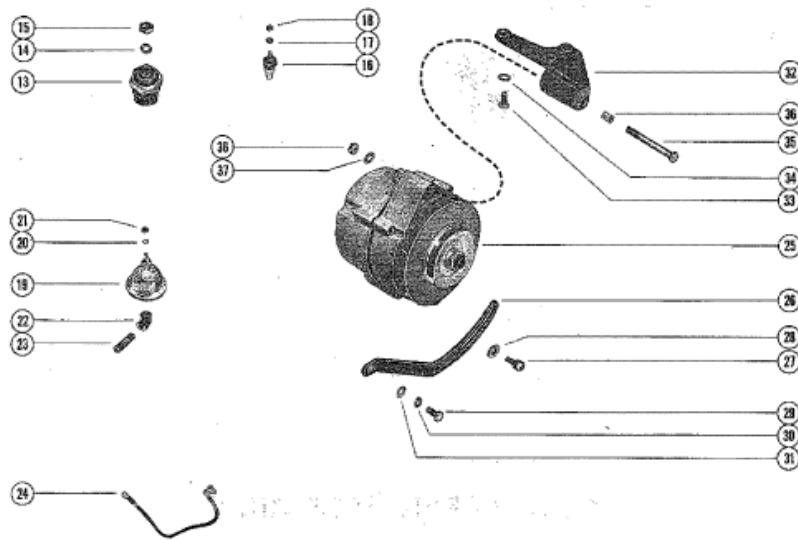

**INBOARD**

**STERN DRIVE**

Parts List						
Ref	Class	Part	Description	Qty	Comment	Footnote
1	50	47455	STARTER MOTOR ASSY (STAN	1	SEE NOTE BELOW-INBOARD	
1	50	47454	STARTER MOTOR ASSY (OPPOS	1	SEE NOTE BELOW-INBOARD	
2	10	47462	SCREW, STARTER MOTOR TO C	2	INBOARD	
3	13	32993	LOCKWASHER, STARTER MOTO	2	INBOARD	
1A	50	46277	STARTER MOTOR ASSEMBLY (S	1	STERN DRIVE	
4	10	34544	BOLT, STARTER MOTOR TO CYL	1	STERN DRIVE	
5	10	34545	BOLT, STARTER MOTOR TO CYL	1	STERN DRIVE	
6		35363	BRACE, STARTER MOTOR	1	STERN DRIVE	
7	10	35765	SCREW, BRACE TO CYLINDER B	1	STERN DRIVE	
8	13	35367	LOCKWASHER, BRACE TO STAR	1	STERN DRIVE	
9	11	20890	NUT, BRACE TO STARTER MOT	1	STERN DRIVE	
10	11	28517	NUT, STARTER TERMINAL (3/8"	1		
11	13	26395	LOCKWASHER, STARTER TERM	2		
12	11	26419	NUT, STARTER TERMINAL (#8)	2		
13		34625	WATER TEMPERATURE SENDEL	1		
13		36525	WATER TEMPERATURE SENDEL	1		
14	13	26396	LOCKWASHER, WATER TEMPEF	1		
15	11	20645	NUT, WATER TEMPERATURE SE	1		
16		52676	SWITCH, ELECTRIC CHOKE	1		
17	13	26396	LOCKWASHER, CHOKE SWITCH	1		
18	11	20645	NUT, CHOKE SWITCH TERMINAL	1		
19		34623	OIL PRESSURE SENDER ASSEM	1		
20	13	26396	LOCKWASHER, OIL PRESSURE S	1		
21	11	20645	NUT, OIL PRESSURE SENDER T	1		
22	22	46932	ELBOW, OIL PRESSURE SENDEF	1		
23	22	38992	NIPPLE, OIL PRESSURE SENDEF	1		
24		45107	BATTERY CABLE (NEGATIVE) ST	1		
24		45108	BATTERY CABLE (POSITIVE)	1		
25		47456A	ALTERNATOR ASSEMBLY (SEE I	1		
26		47498	BRACE, ALTERNATOR ADJUSTI	1		
27	10	29198	SCREW, ALTERNATOR BRACE T	1		
28	12	26168	WASHER, ALTERNATOR BRACE	1		
29	10	27165	SCREW, ALTERNATOR BRACE T	1		
30	13	35048	LOCKWASHER, ALTERNATOR BI	1		
31	12	20553	WASHER, ALTERNATOR BRACE	1		
32		47620	BRACKET, ALTERNATOR MOUN	1	SERIAL 02278647-02399397	
31		48104	BRACKET, ALTERNATOR MOUN	1	SERIAL 02399398-09999999	
33	10	21077	SCREW, ALTERNATOR BRACKE	3		
34	13	35048	LOCKWASHER, ALTERNATOR BI	3		
35	10	48329	SCREW, ALTERNATOR TO ALTE	1		
36	22	22185	PUSHING, ALTERNATOR BRACK	1		